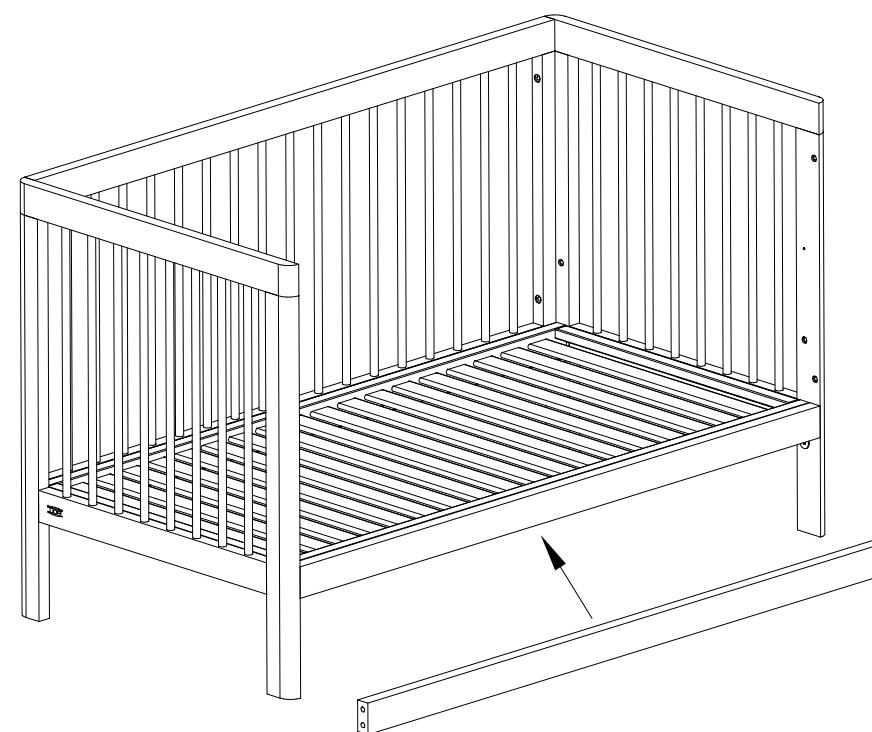

## DIMENSIONS

## PICTURE

## DESCRIPTION:

- \* Mattress base: 140 x 70cm
- \* UPPER and LOWER mattress base height positions
- \* 2 fixed sides
- \* No screws through cot ends
- \* Mattress base with plywood slats (20mm gap)
- \* 8 point mattress base fixing in lowest position
- \* Junior bar/ rail included
- \* TROLL logo engraved