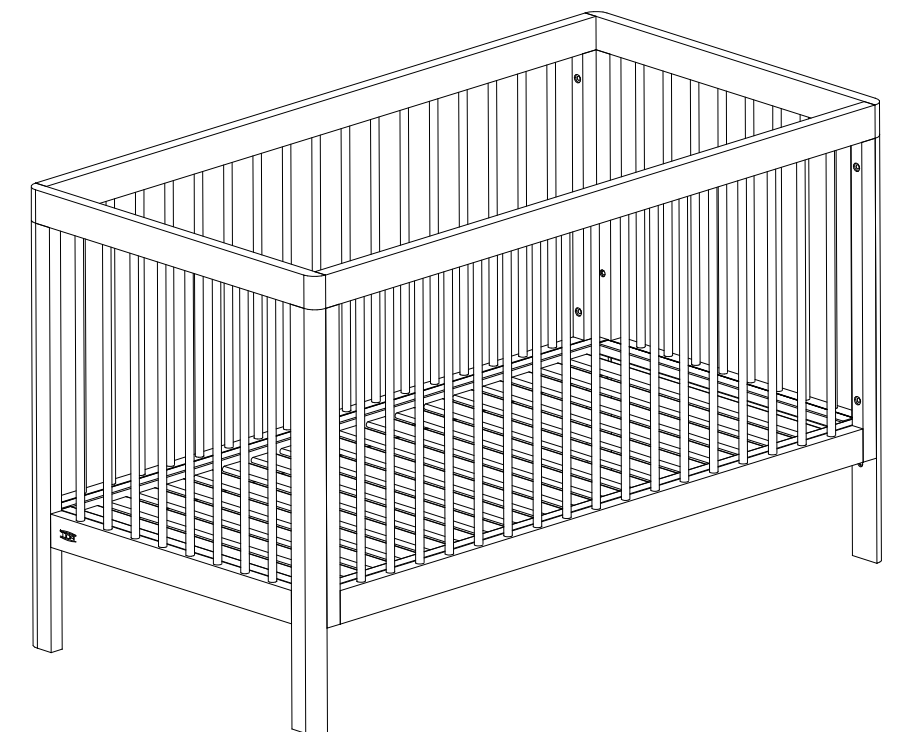

## DIMENSIONS

## PICTURE

## DESCRIPTION:

- \* Mattress base: 140 x 70cm
- \* UPPER and LOWER mattress base height positions
- \* 2 fixed sides
- \* No screws through cot ends
- \* Mattress base with plywood slats (20mm gap)
- \* 8 point mattress base fixing in lowest position
- \* Junior bar/ rail included
- \* TROLL logo engraved