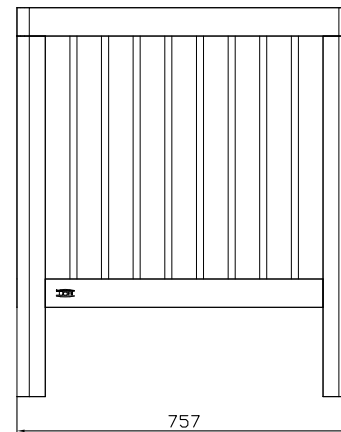

## DIMENSIONS

## PICTURE

## DESCRIPTION:

- \* Mattress base: 140 x 70cm
- \* UPPER and LOWER mattress base height positions
- \* 2 fixed sides
- \* No screws through cot ends
- \* Mattress base with plywood slats (20mm gap)
- \* 8 point mattress base fixing in lowest position
- \* Junior bar/ rail included
- \* TROLL logo engraved