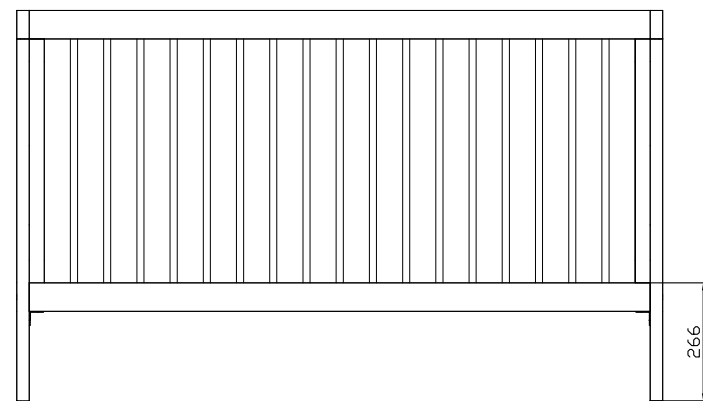

## DIMENSIONS

## PICTURE

## DESCRIPTION:

- \* Mattress base: 140 x 70cm
- \* UPPER and LOWER mattress base height positions
- \* 2 fixed sides
- \* No screws through cot ends
- \* Mattress base with plywood slats (20mm gap)
- \* 8 point mattress base fixing in lowest position
- \* Junior bar/ rail included
- \* TROLL logo engraved