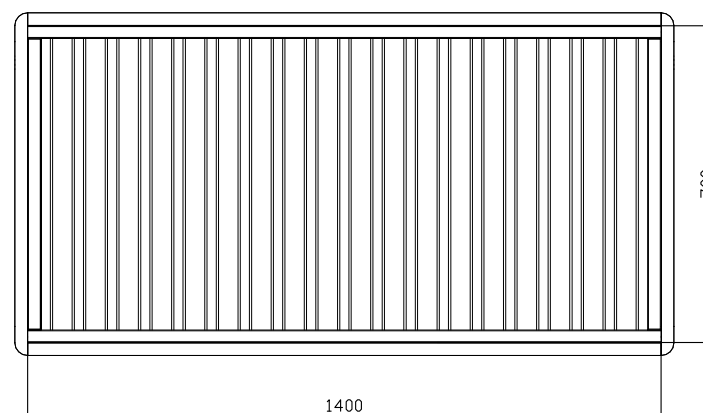

## DIMENSIONS

## DESCRIPTION:

- \* Mattress base: 140 x 70cm
- \* UPPER and LOWER mattress base height positions
- \* 2 fixed sides
- \* No screws through cot ends
- \* Mattress base with plywood slats (20mm gap)
- \* 8 point mattress base fixing in lowest position
- \* Junior bar/ rail included
- \* TROLL logo engraved