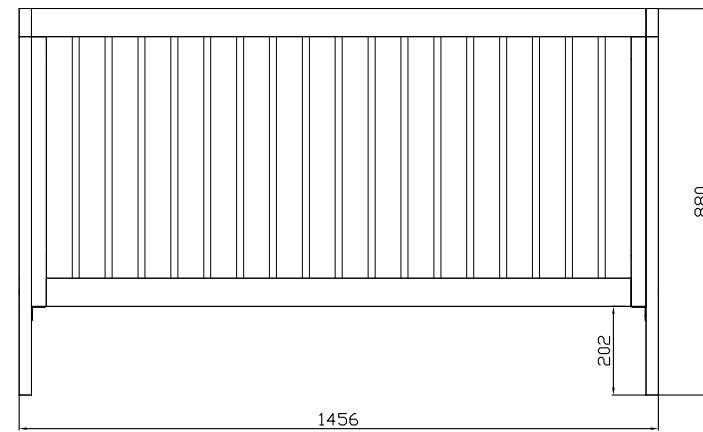

## DIMENSIONS

## PICTURE

## DESCRIPTION:

- \* Mattress base: 140 x 70cm
- \* UPPER and LOWER mattress base height positions
- \* 2 fixed sides
- \* No screws through cot ends
- \* Mattress base with plywood slats (20mm gap)
- \* 8 point mattress base fixing in lowest position
- \* Junior bar/ rail included
- \* TROLL logo engraved